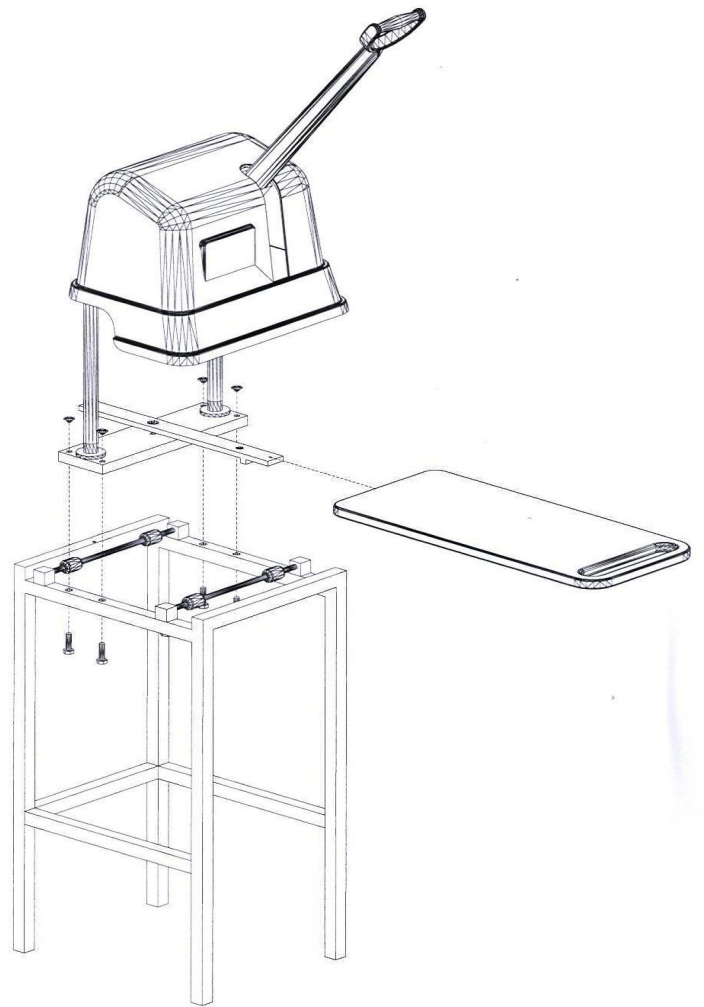

manuel Tenderizer

- Convenient 24" X 10.5" (26cm X 60cm) sliding/swivel board
- Clearance of 4 1/2" (11.5 cm) between blades and board
- Weight: 75 lbs (34 kg)
- Dimensions: 16 3/4" x 24" x 39" (42 cm x 61 cm x 99 cm)
- Shipping dimensions: 17" x 27" x 32" (43.2 cm x 68.6 cm x 81.3 cm)
- 378 stainless steel blades
- Comes with a stainless steel base

IDEAL

MTM5-S2